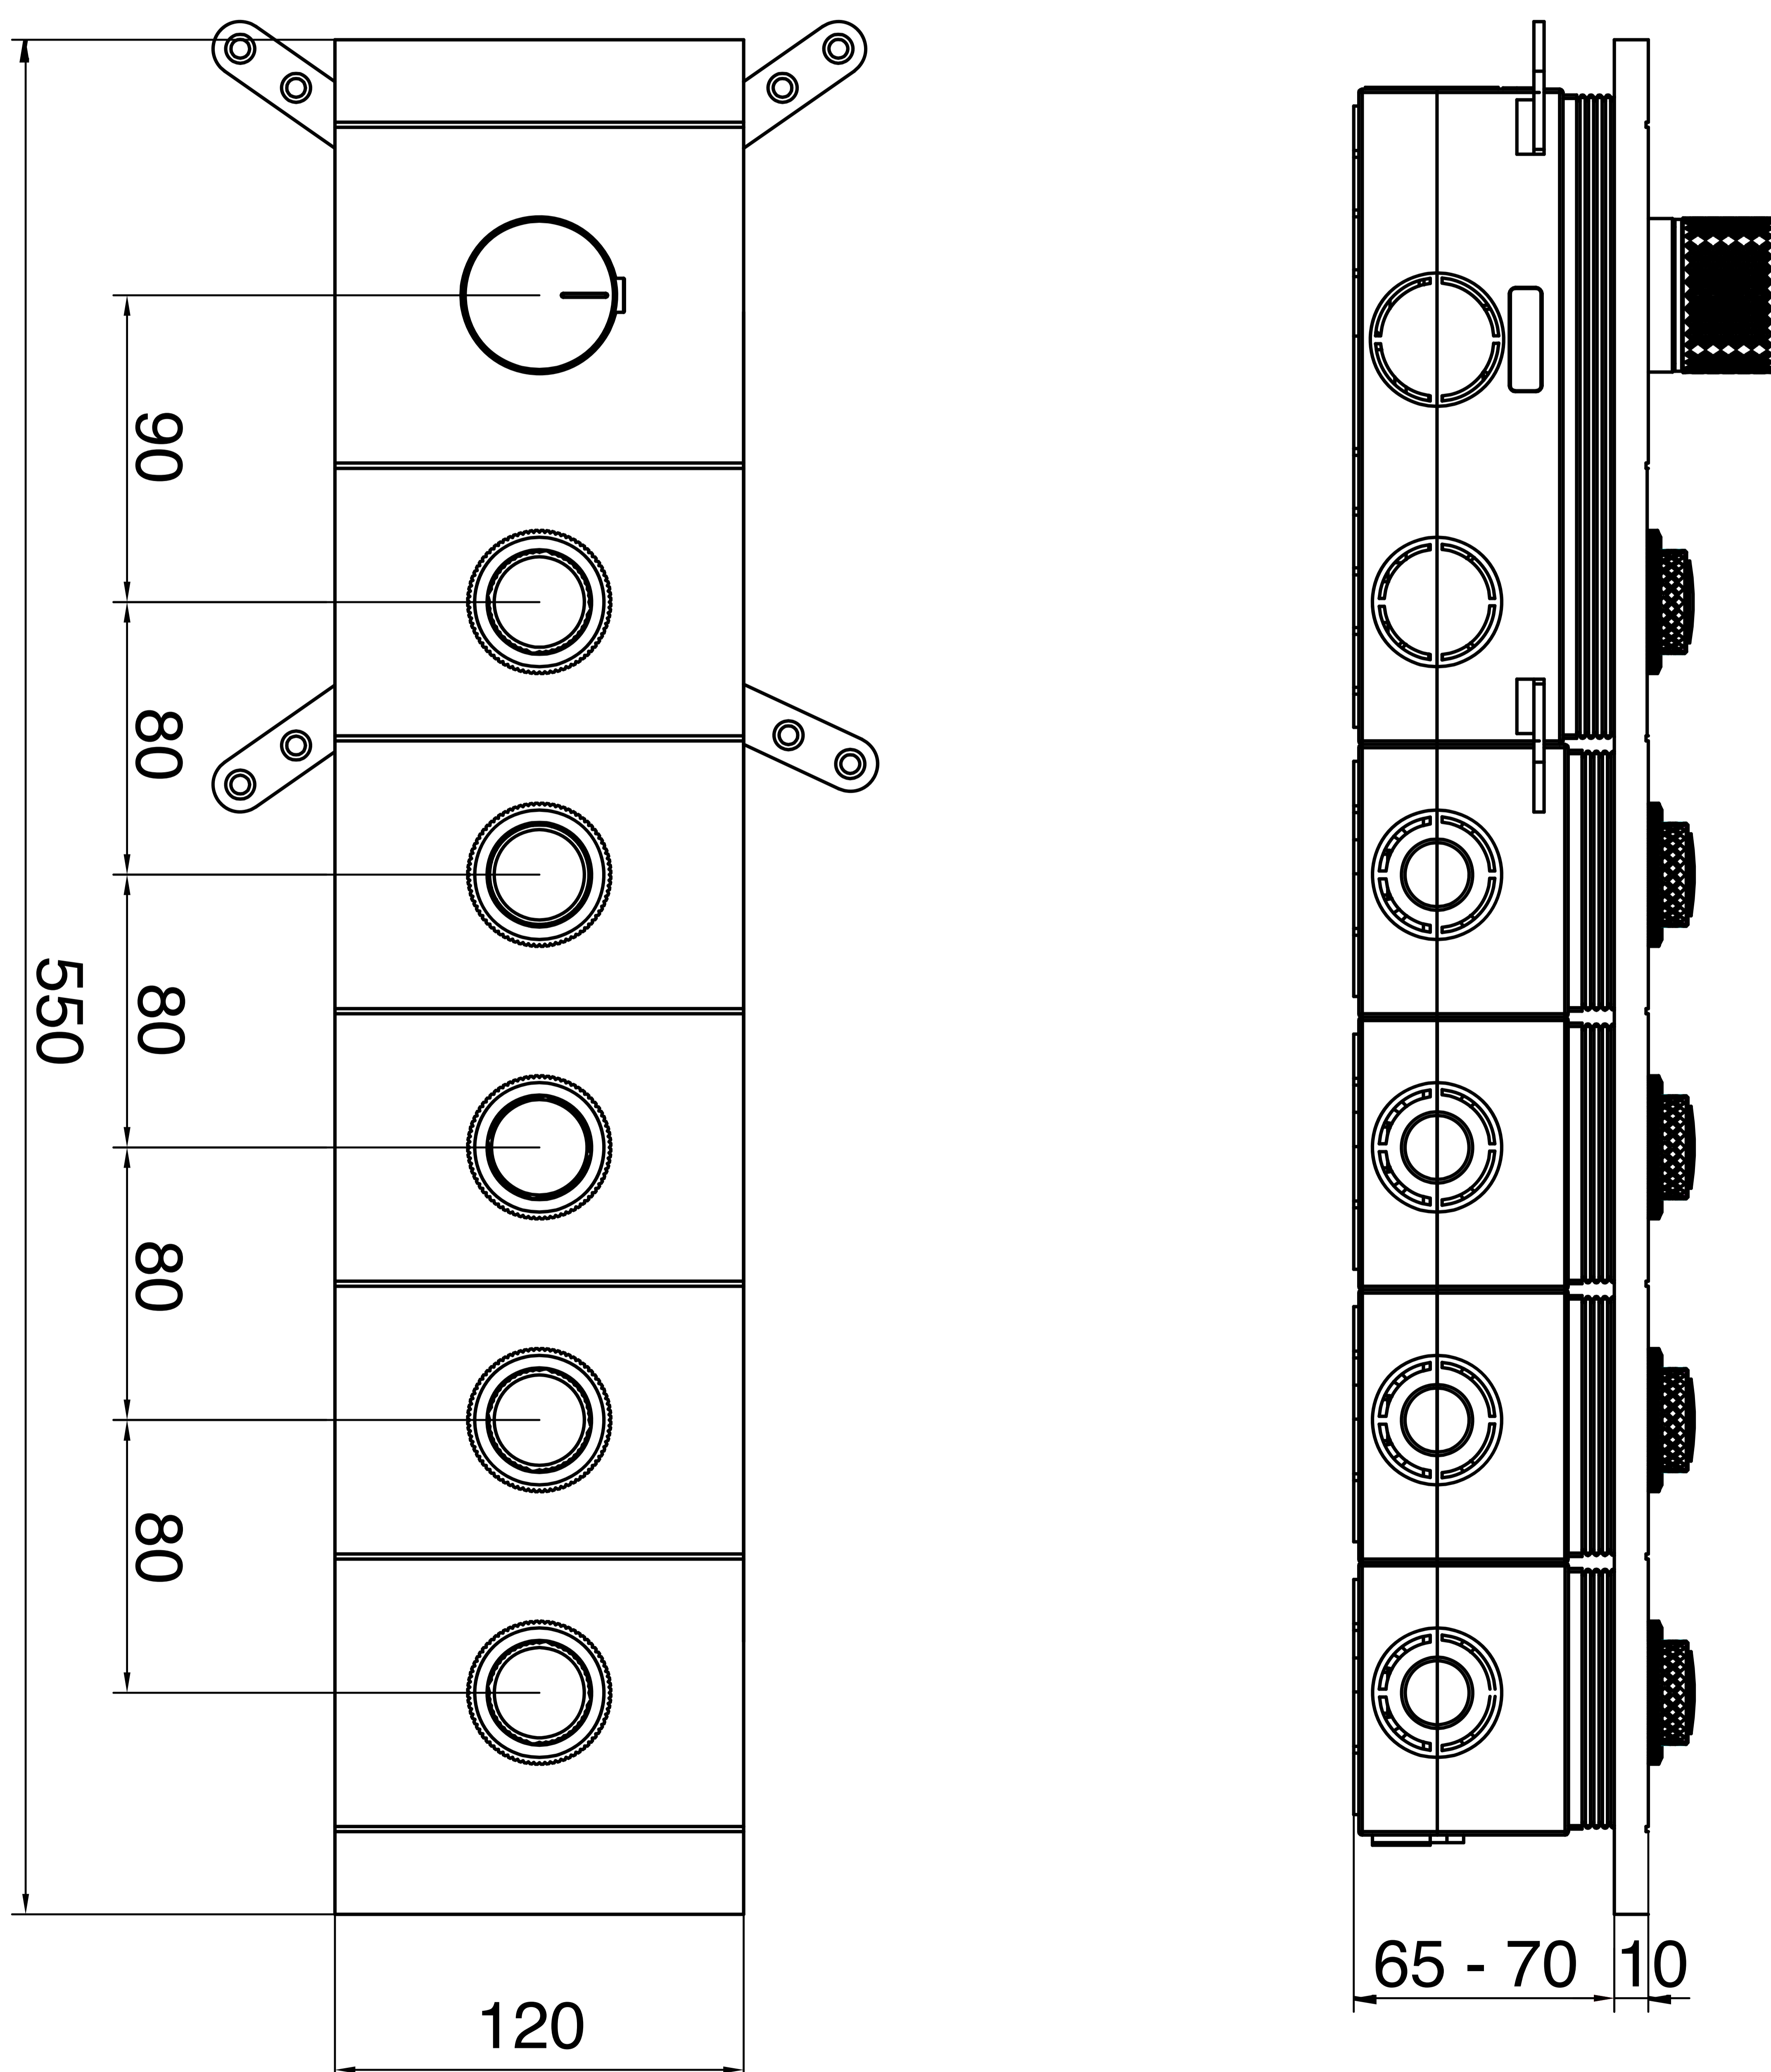

## 5 Outlet Click Select Diverter

Product Code : 2123

### Technical Drawing

All dimension are in **mm**